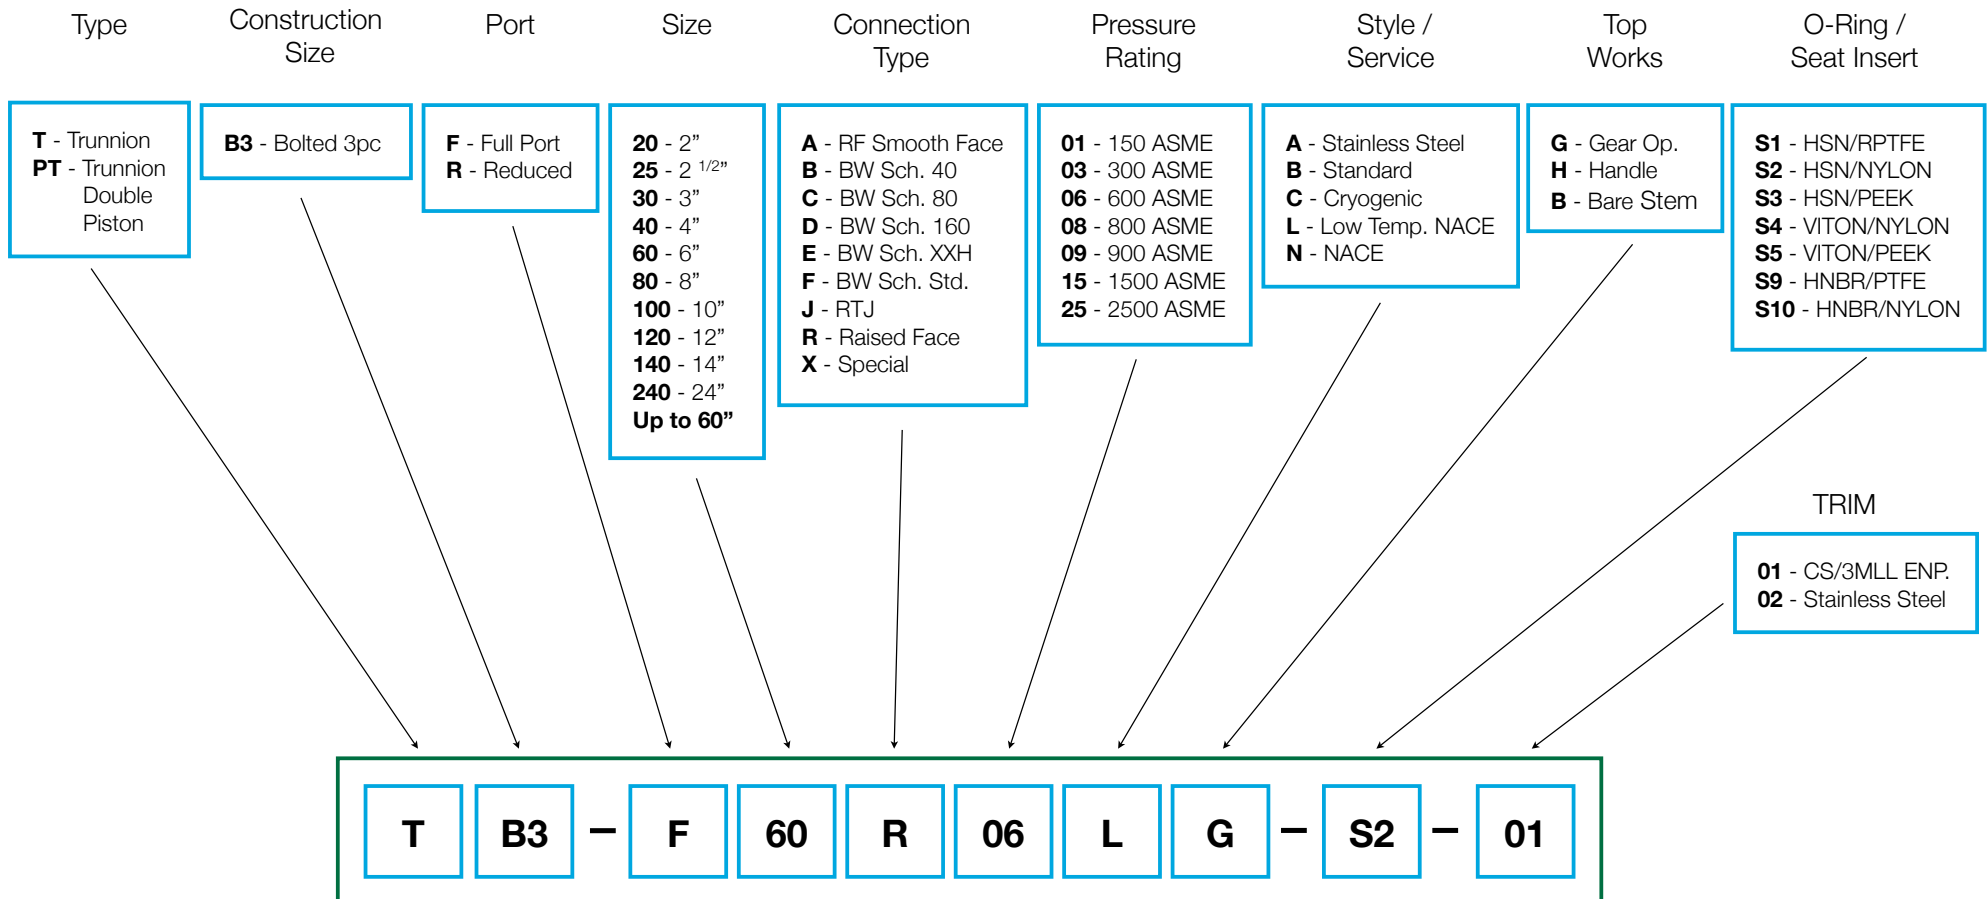

Part Number Order Chart: Trunnion Mounted Ball Valve

Trunnion Bolted 3 Piece Full Port, 6 Inch, RF, 600 Class, Low Temp. Nace Trim, CS/3MLL ENP, Gear Op.