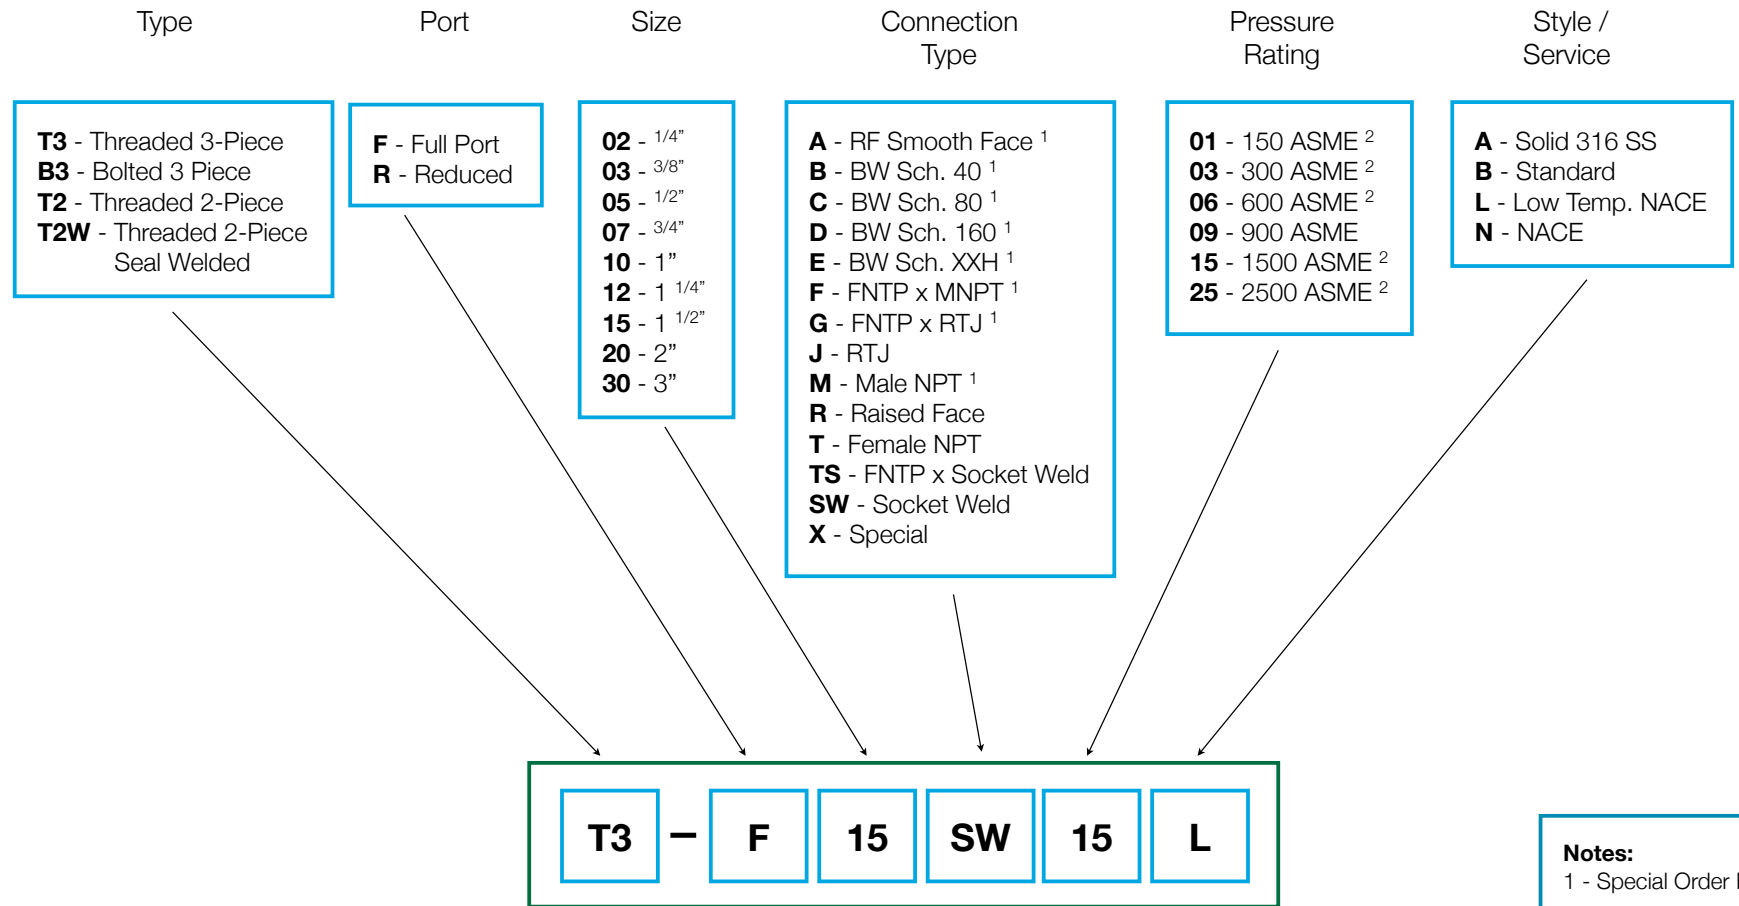

# Part Number Order Chart: Floating Ball Valves

**Threaded 3-Piece Full Port 1.5", Socket Weld Ends, 1500 Class / Sour Low Temp.**

**Notes:**  
 1 - Special Order Factory  
 2 - T3's Only